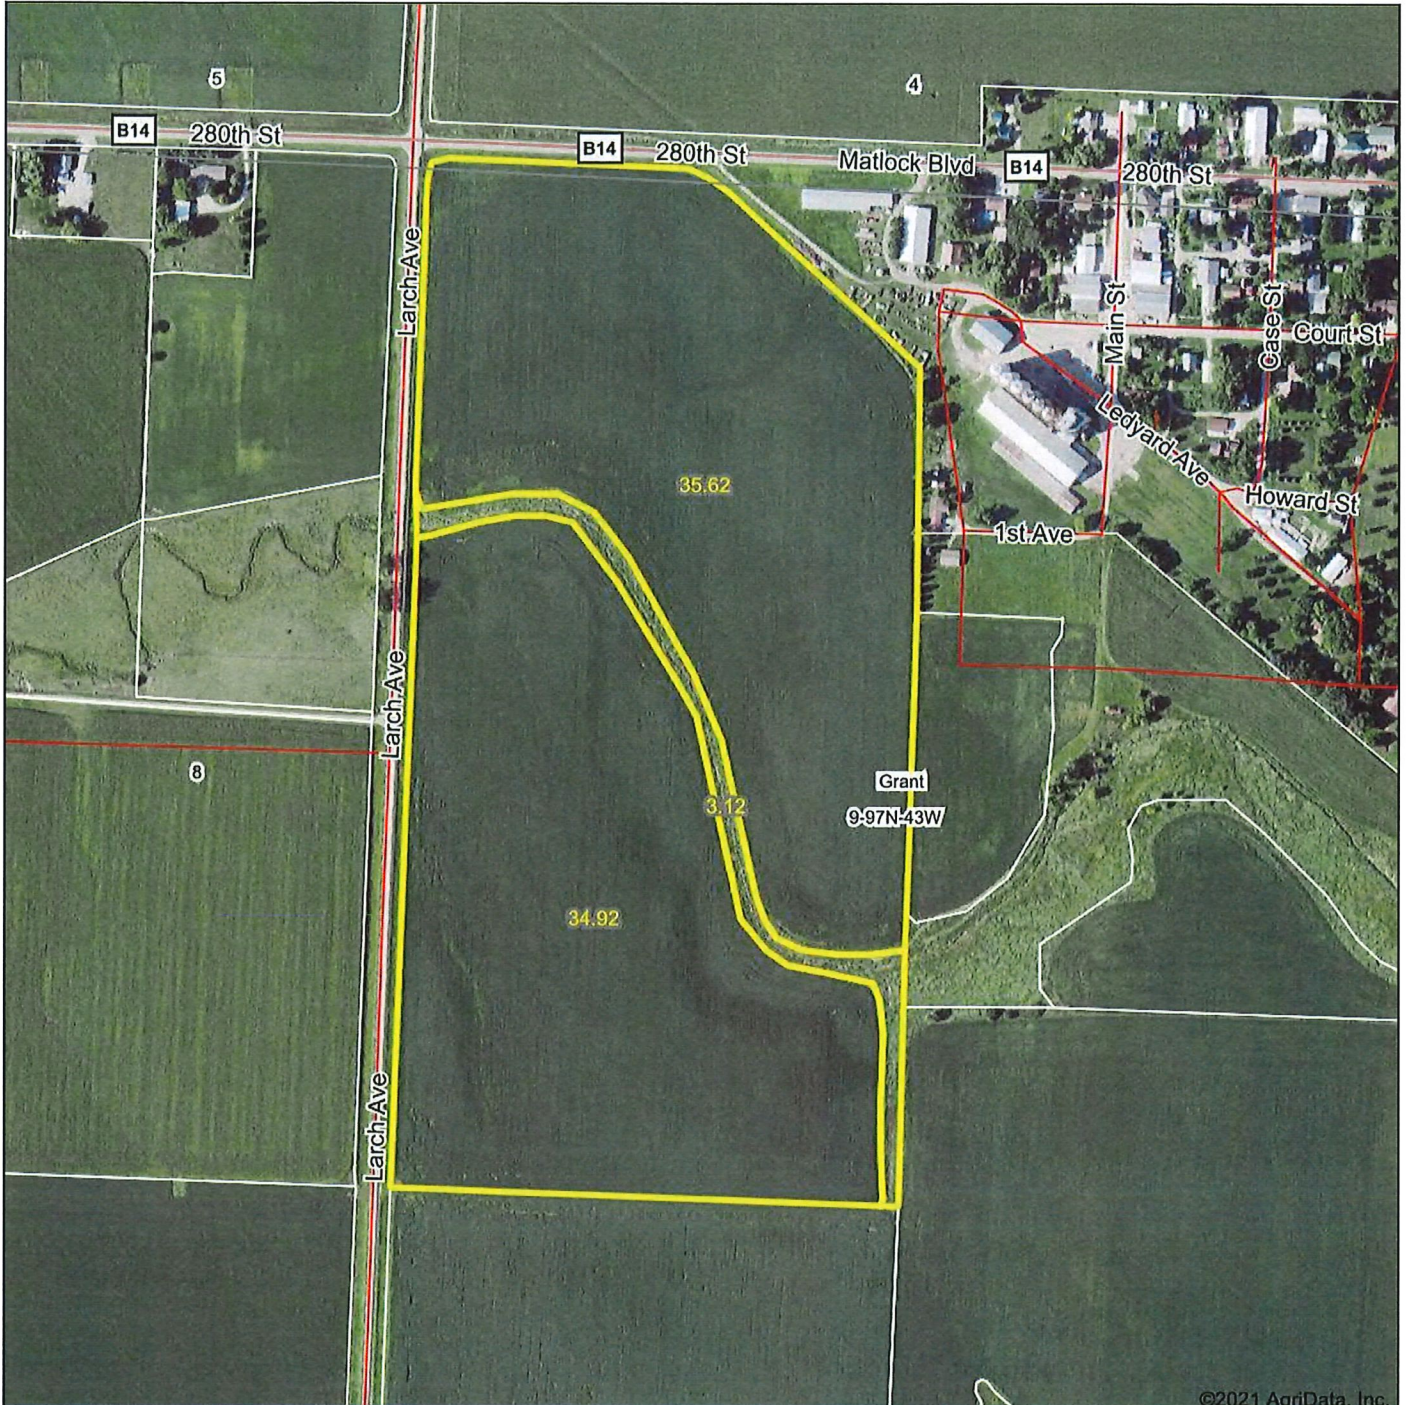

Aerial Map

©2021 AgriData, Inc.

Map Center: 43.240542, -95.938912

9-97N-43W
Sioux County
Iowa

11/24/2021

© AgriData, Inc. 2021 www.AgriDataInc.com

Field borders provided by Farm Service Agency as of 5/21/2008.