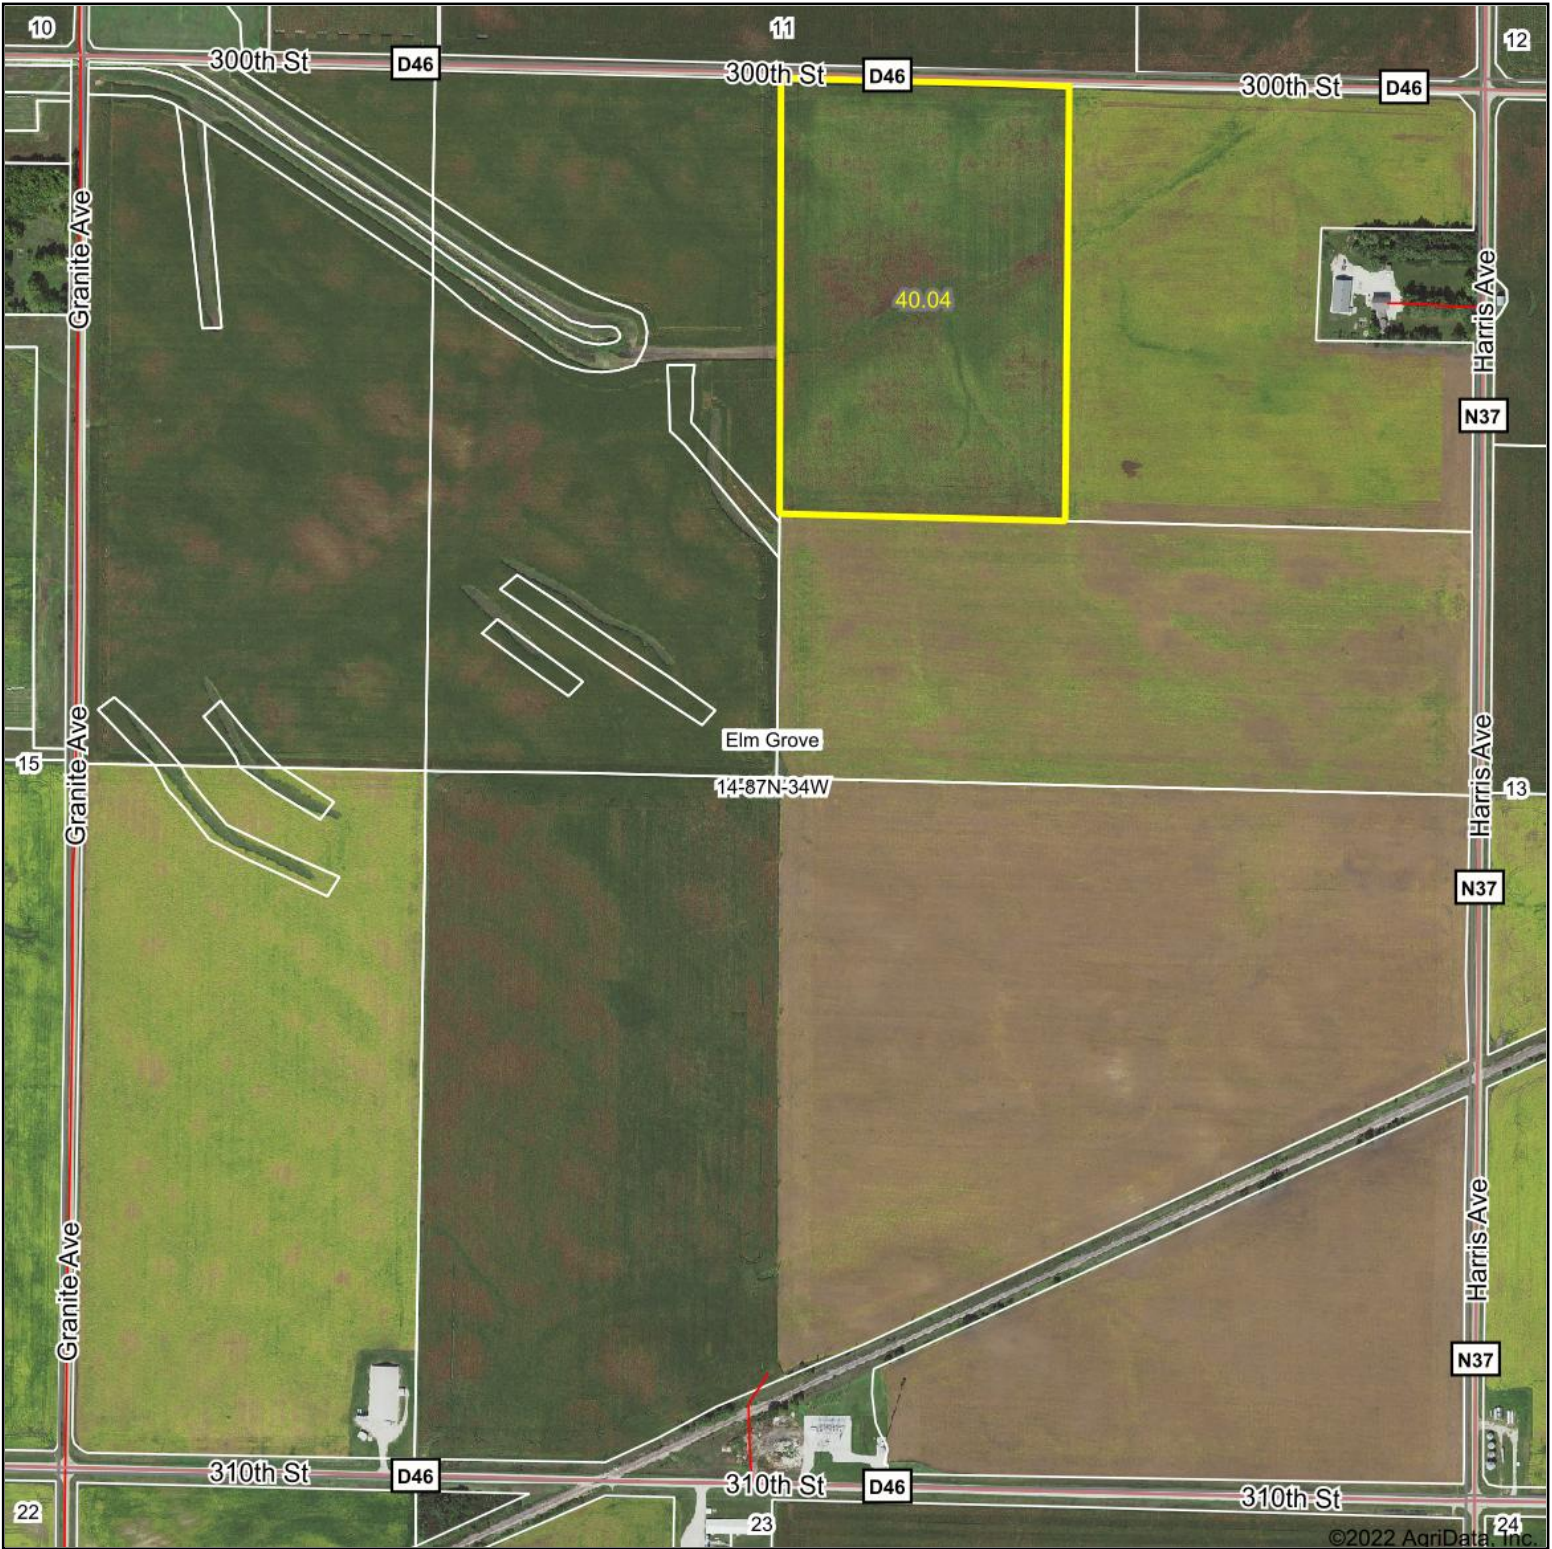

# Aerial Map

Map Center: 42.346712, -94.775322

**14-87N-34W**  
**Calhoun County**  
**Iowa**

8/19/2022

Field borders provided by Farm Service Agency as of 5/21/2008.