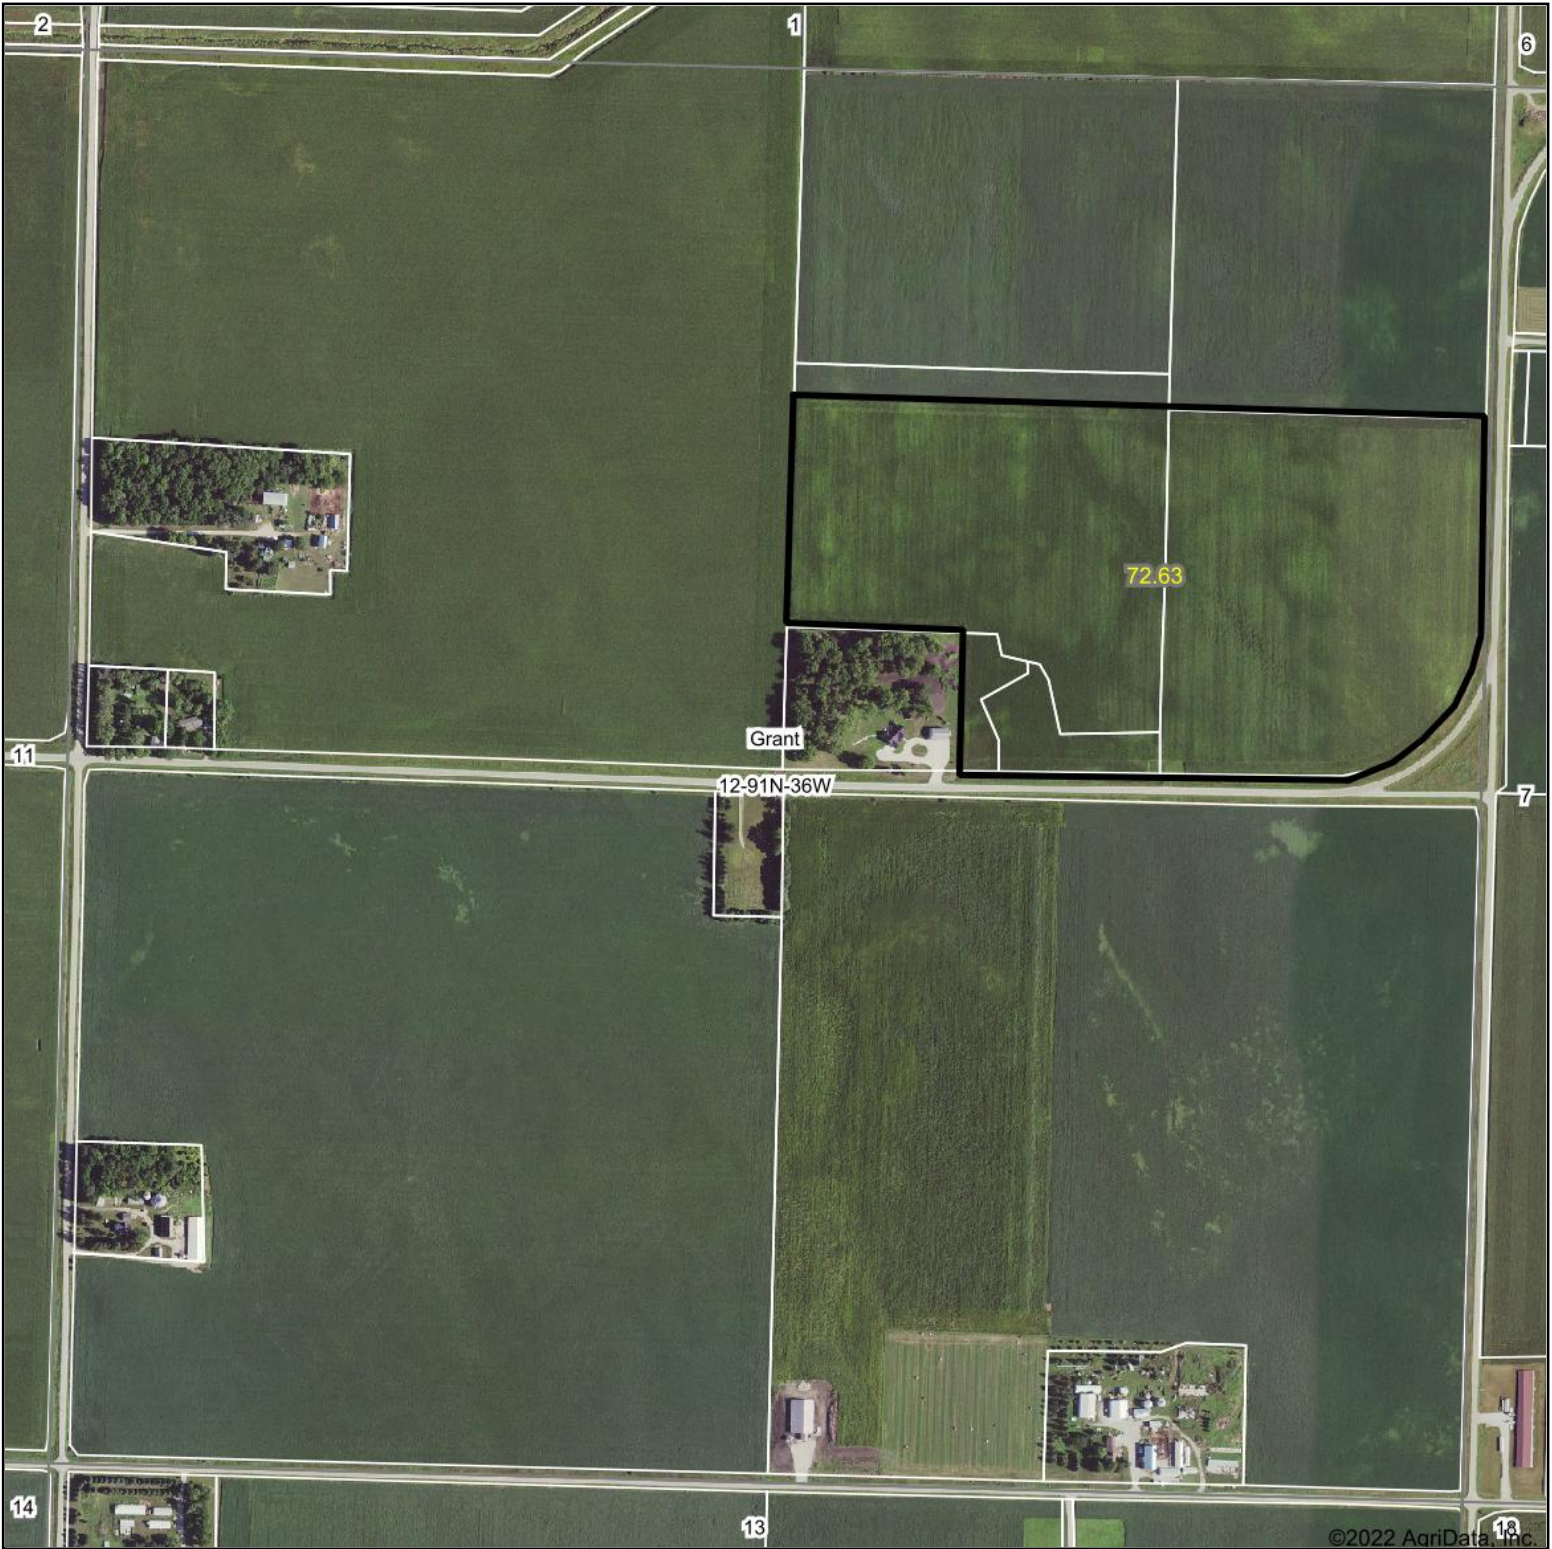

# Aerial Map

©2022 AgriData, Inc.

Map Center: 42.712414, -95.043351

**12-91N-36W**  
**Buena Vista County**  
**Iowa**

8/1/2022

Field borders provided by Farm Service Agency as of 5/21/2008.