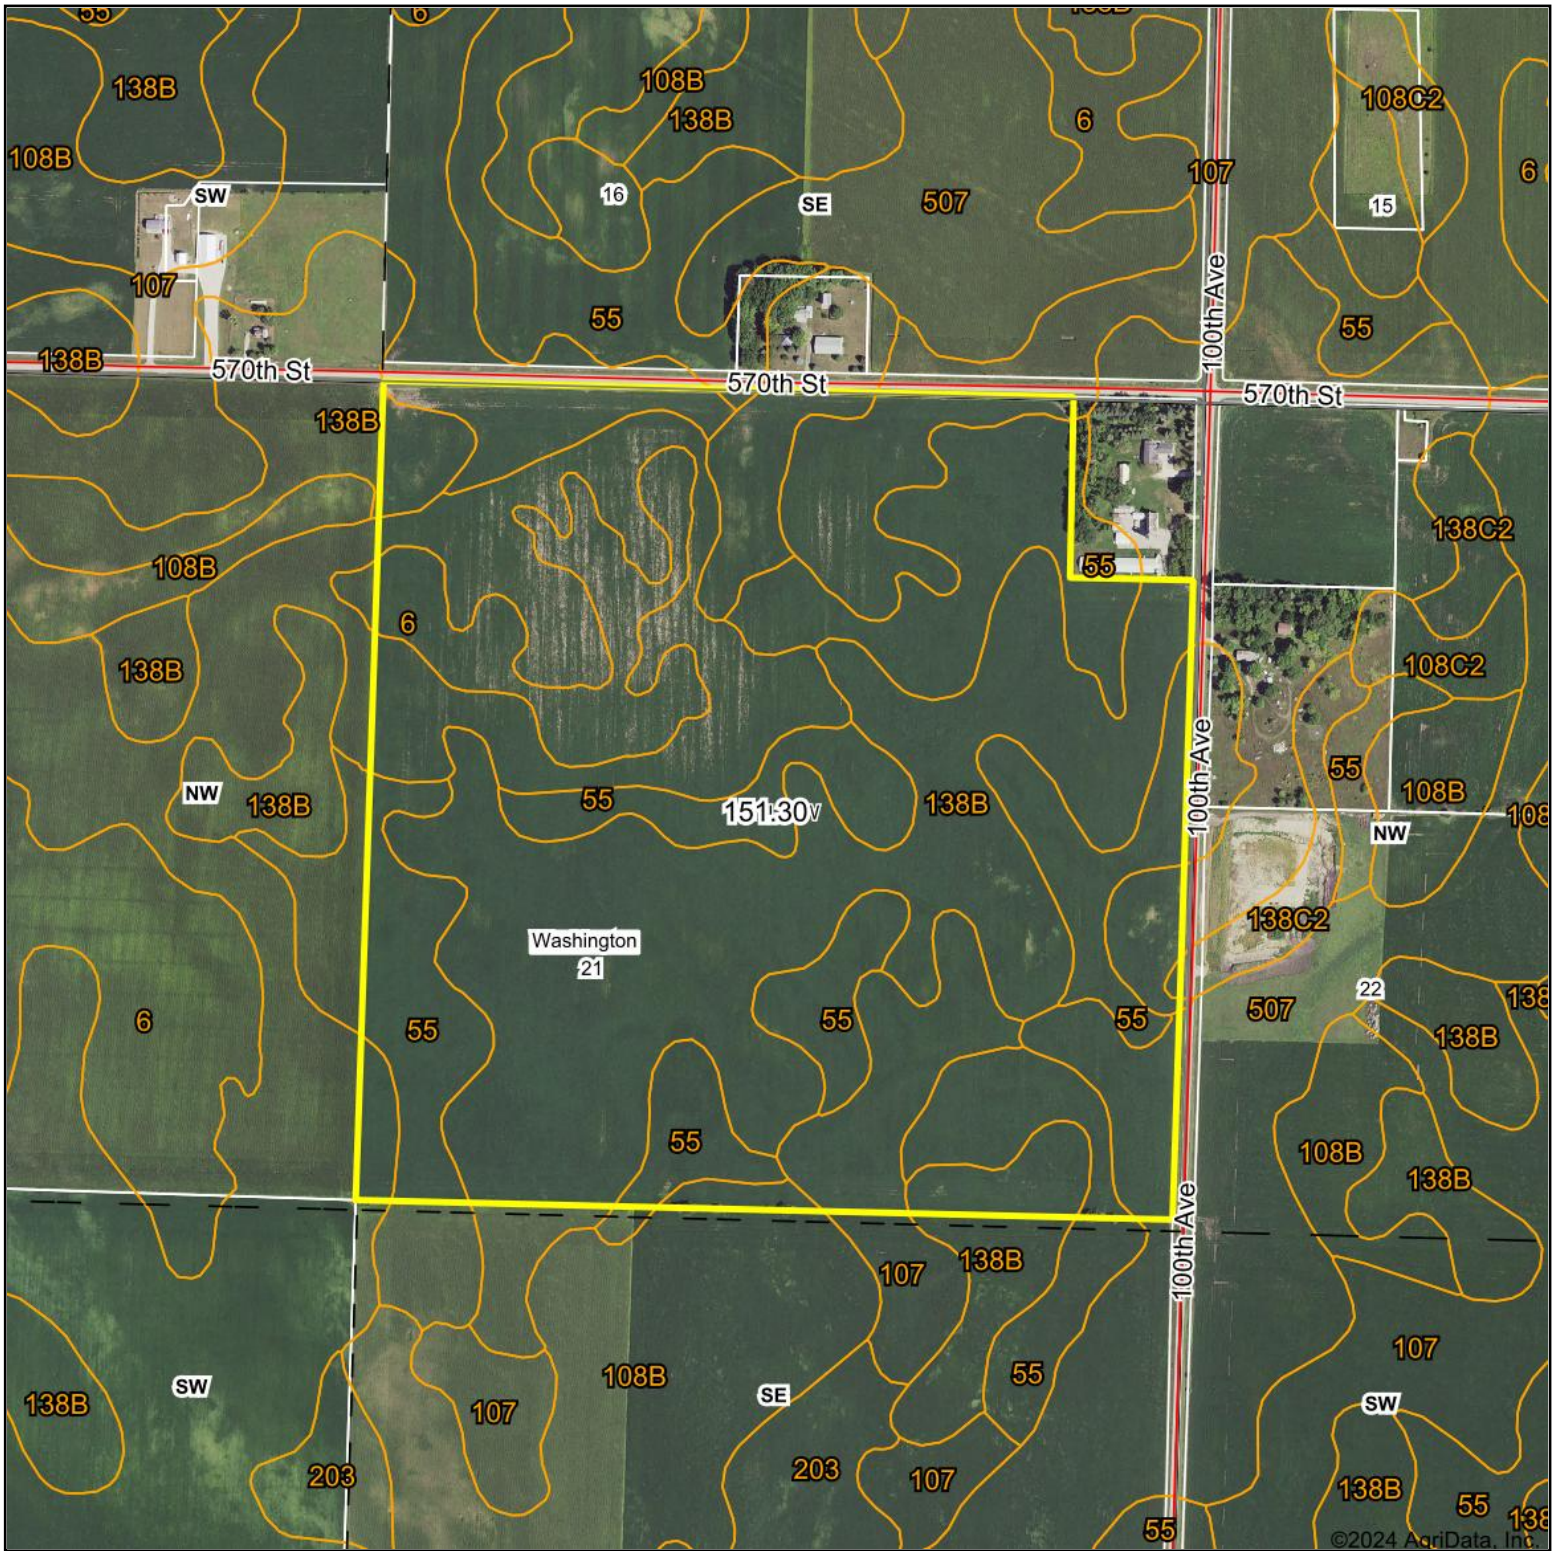

SOILS OVERLAY- LKC DAVIS TRUST

Boundary Center: 42.687305, -95.215423

21-91N-37W
Buena Vista County
Iowa

Maps Provided By:
 **surety**[®]
CUSTOMIZED ONLINE MAPPING
© AgriData, Inc. 2023 www.AgriDataInc.com

10/4/2024

Field borders provided by Farm Service Agency as of 5/21/2008.