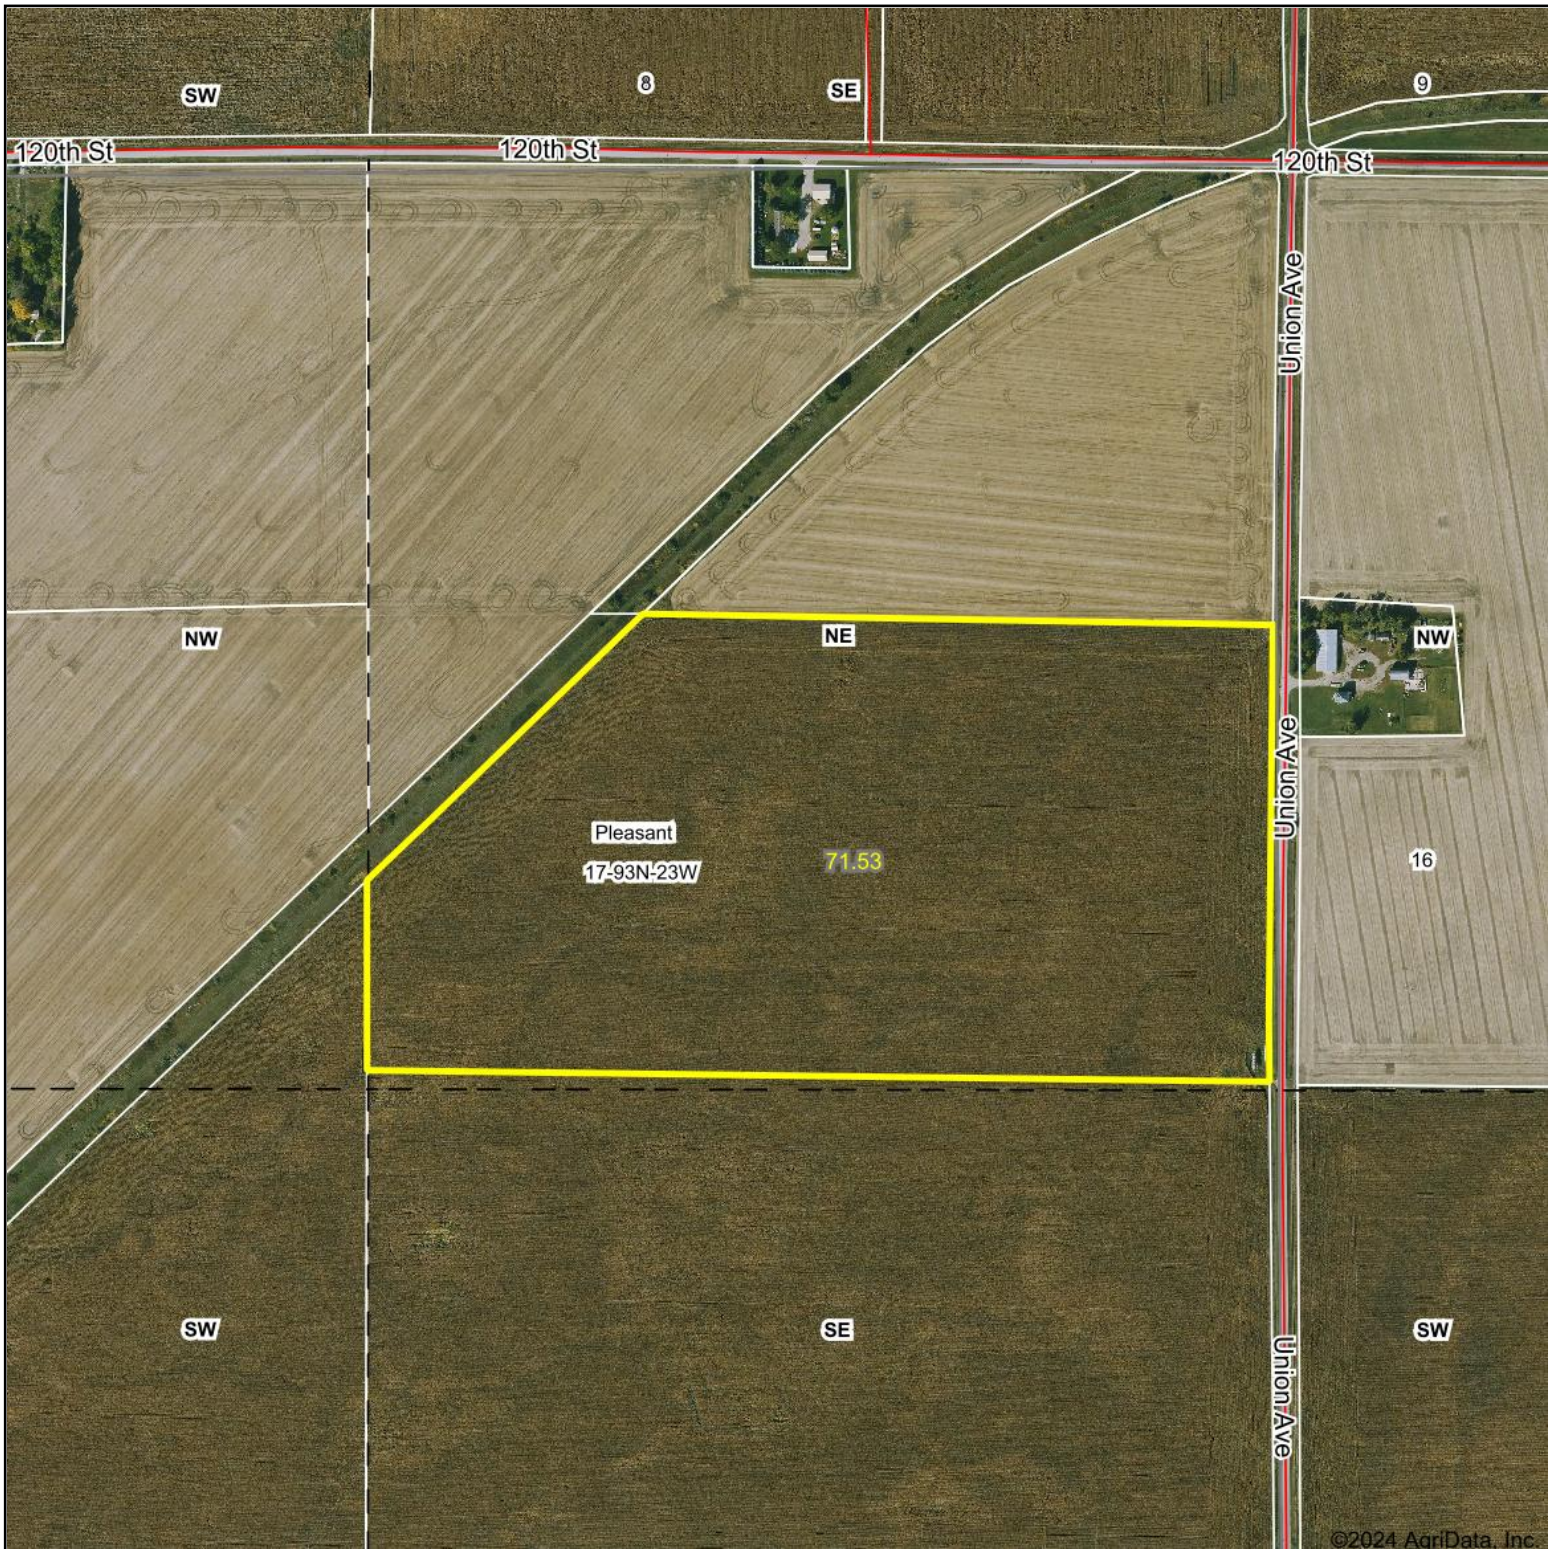

LKC DAVIS TRUST

Boundary Center: 42.872349, -93.582880

17-93N-23W
Wright County
Iowa

Maps Provided By:
surety
CUSTOMIZED ONLINE MAPPING
© AgriData, Inc. 2023 www.AgriDataInc.com

10/4/2024

Field borders provided by Farm Service Agency as of 5/21/2008.